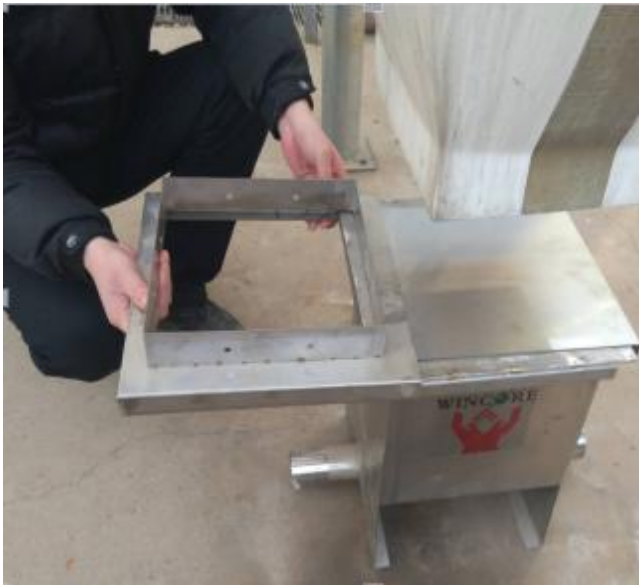

Installation