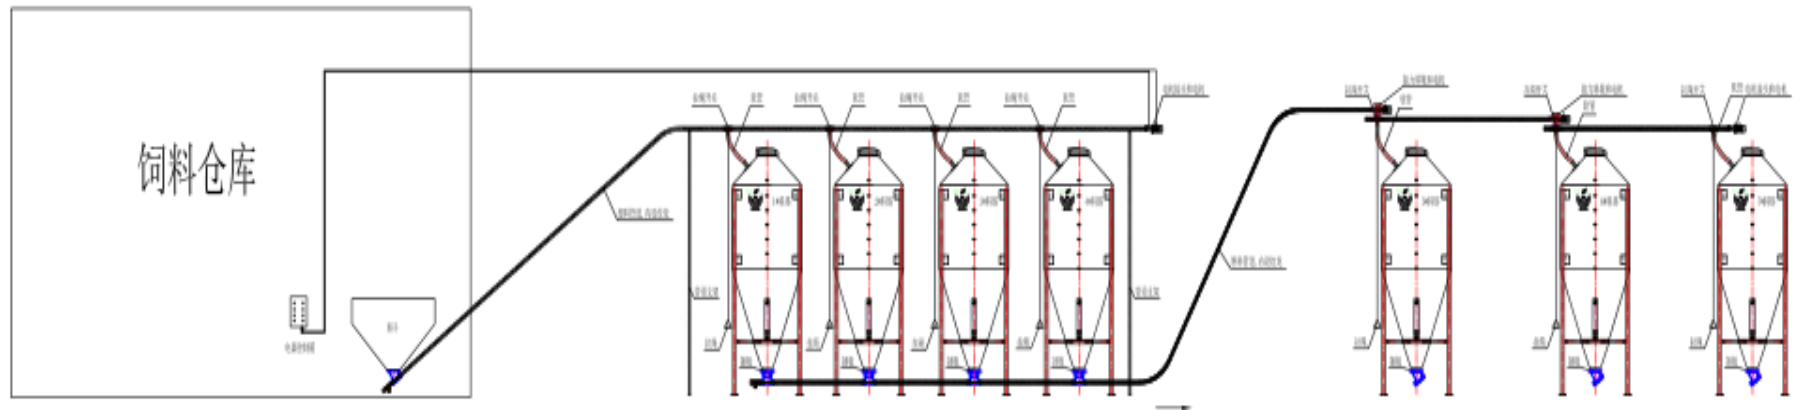

Why Fiberglass Silo

Integral moulding
Just 2 pcs, left and right connect
No feed hang on or residue

Many pcs connect together
Space leave on connection
Feed would hang on junction

Installation

1. Integral moulding
2. Right and left part, connect with ss bolt
3. Easy to install

Installation

Project design reference

Project Design Reference

Successful Project Reference

5000 Sow farm Project, all equipment supply by YONGGAO FARMING

Successful Project Reference

Biggest Swine Farm in Guangdong Silo all come from YONGGAO FARMING