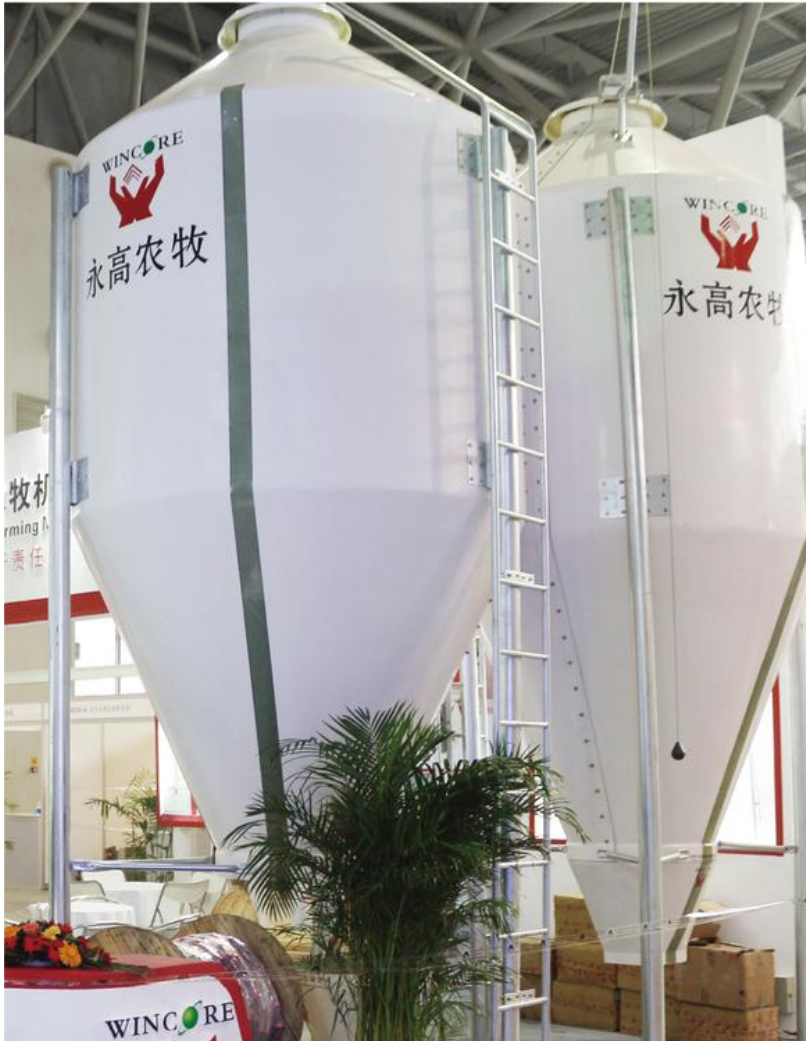

WHY YNGGAO SILO

YONGGAO Silo could protect feed from mildewing.

Mildew feed will seriously reduce the pig productivity, and farm profit.

● Taking mildew feed, What would happen on Boar?

1. Young boars' spermary growth undesirable,
2. Adult boars' testis atrophy
3. Sperm production reduce
4. Sperm vitality decline

In a word, mildew feed will seriously reduce the pig productivity, and farm profit.

WHY YNGGAO SILO

1. Start production since 1989
2. The first manufacturer in China adopt RTM (Resin transfer molding) technology, which is advanced technology used in Space industry production

WHY YNGGAO SILO

3. Numerical Control to make sure zero manufacture fault compare with troditional labor control

4. Integral moulding, easy to install

Material

1. High-performance FRP (Fiber Reinforced Polymer)
2. Inner ribs made of non-alkali fiberglass 4 layers
3. Light weight
4. High hardness
5. Corrosion resistance
6. Good insulation performance
7. Protect feed from mildew caused by high temperature, strong heat, rain
8. Long service more than 20 years