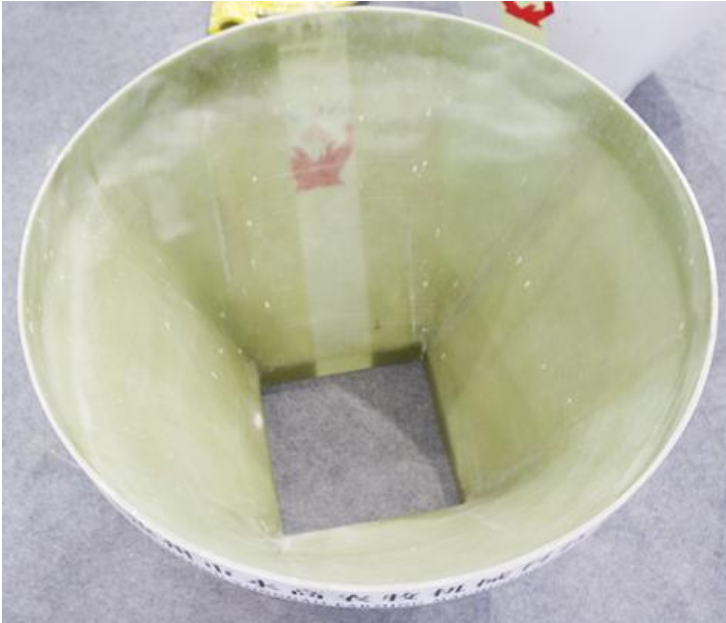

Hardness & Intensity