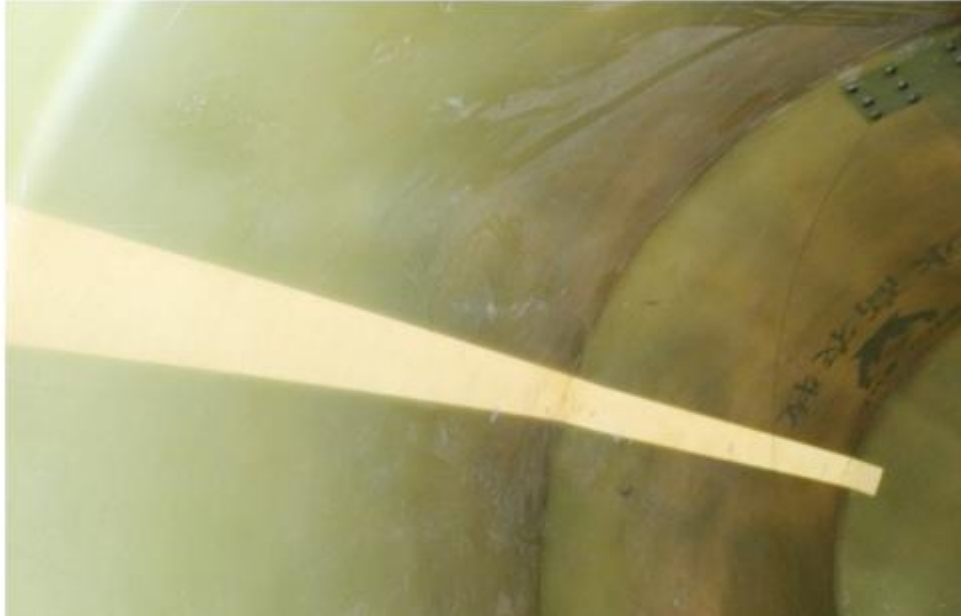

Gloss

1. Gloss: 90

2. Super smooth inside and outside surface

3. No feed hang on, no feed residue

Hardness & Intensity

1. Inspection window

2. Width 10cm, cover whole body

3. Easy to check the storage of the feed, save much labor work

Cover

1. Tight sealing

2. Long steel connect with top cover, people could open the cover on the ground, it was designed based on human safty

Bolt

1. 304 stainless connect bolt

2. Anti-Rust

Bracket

1. Hot dip galvanized Bracket