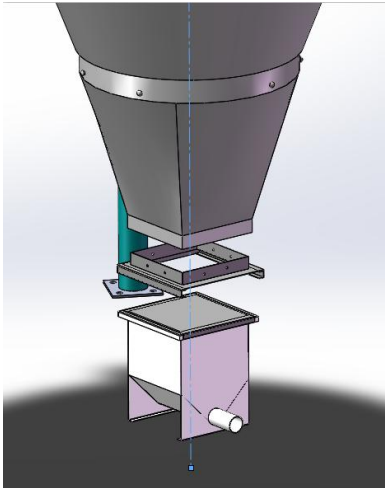

Why Fiberglass Silo

Integral moulding
Just 2 pcs, left and right connect
No feed hang on or residue

Many pcs connect together
Space leave on connection
Feed would hang on junction

Installation

1. Integral moulding
2. Right and left part, connect with ss bolt
3. Easy to install

Installation

Project design reference

Project Design Reference

Successful Project Reference

5000 Sow farm Project, all equipment supply by YONGGAO FARMING

Successful Project Reference

Biggest Swine Farm in Guangdong Silo all come from YONGGAO FARMING