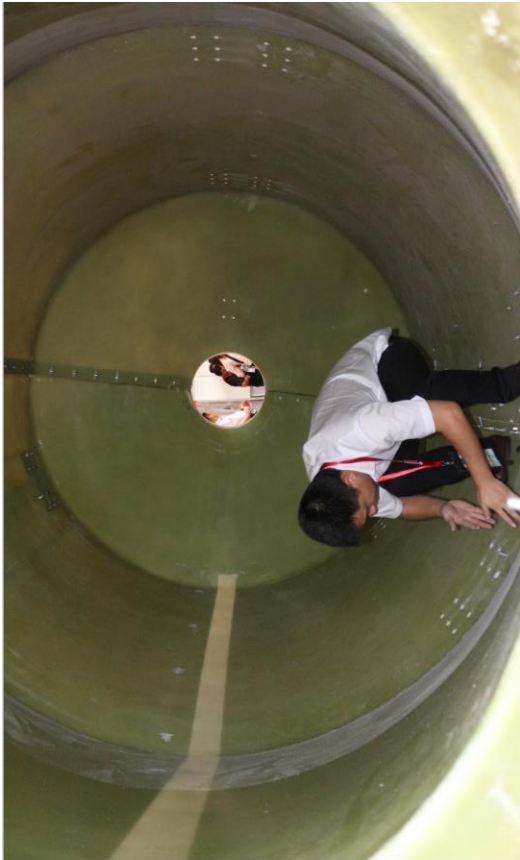

Quality feed guarantee start by choosing Fiberglass Silo !!!

Why Fiberglass Silo

304ss material
Not Rust

201 or galvanized
Rust

Why Fiberglass Silo

Smooth inside surface
no feed hang on or residue

Wavy design
feed would hang on the surface, mildewing