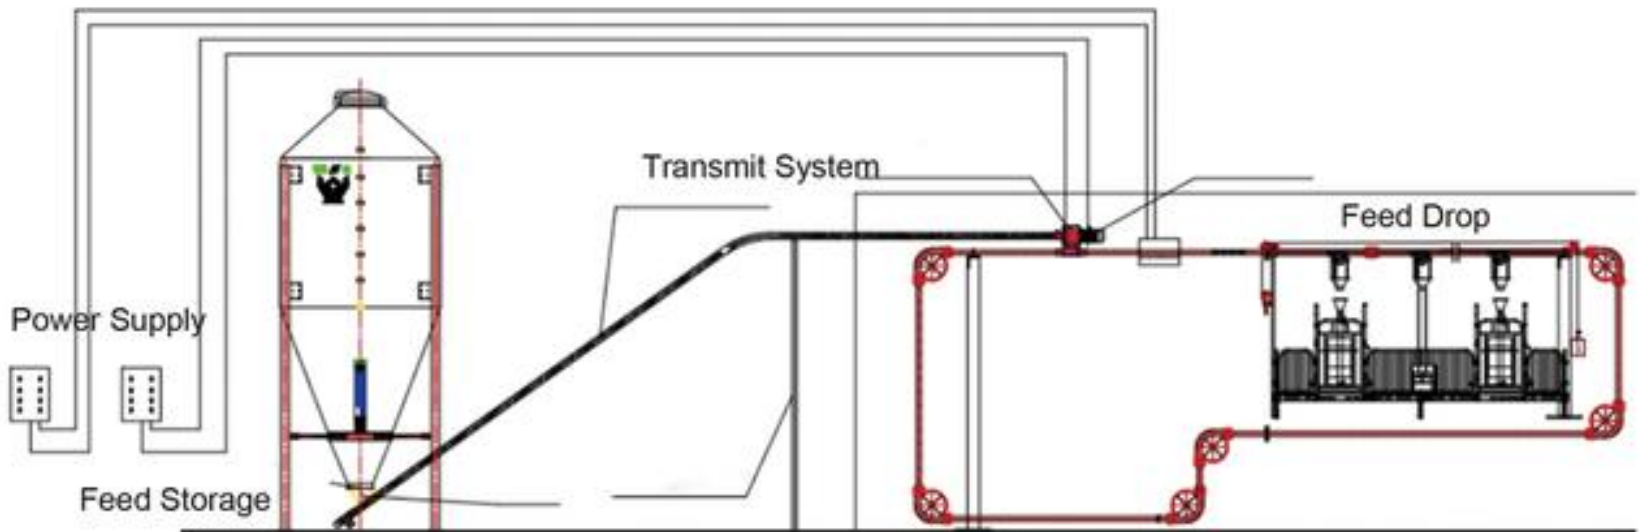

Why Fiberglass Silo

Integral moulding
Just 2 pcs, left and right connect
No feed hang on or residue

Many pcs connect together
Space leave on connection
Feed would hang on junction

Installation

1. Integral moulding
2. Right and left part, connect with ss bolt
3. Easy to install

Installation

Project design reference

Project Design Reference

Successful Project Reference

5000 Sow farm Project, all equipment supply by YONGGAO FARMING

Successful Project Reference

Biggest Swine Farm in Guangdong Silo all come from YONGGAO FARMING